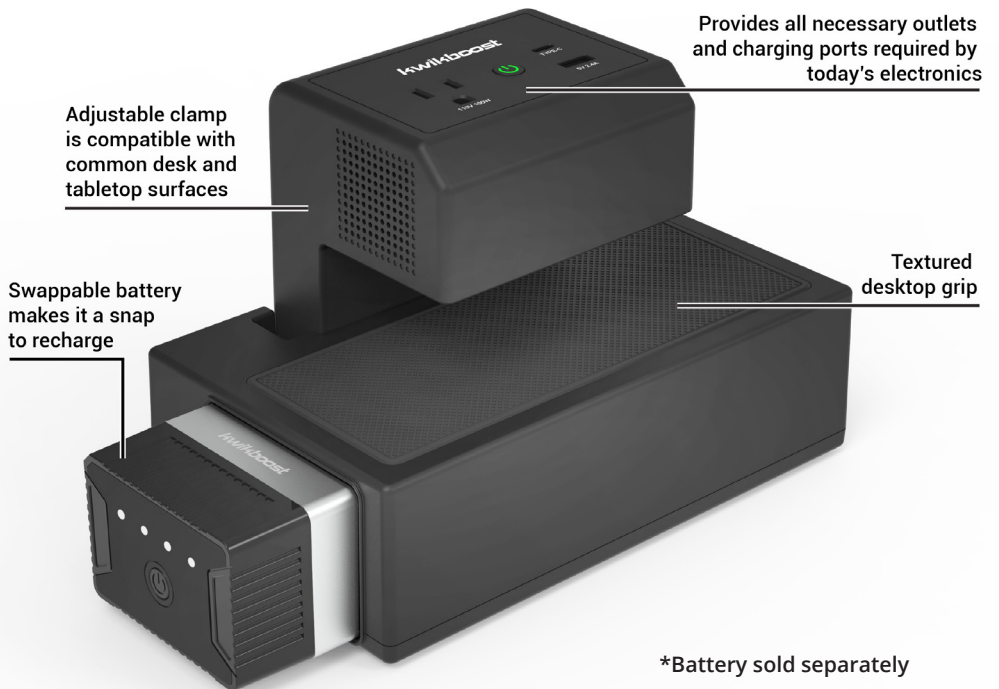

The EdgePower features a 100V-120V grounded outlet, a USB-C PD charging port, plus a USB-A charging port with Quick Charge 3.0 technology. Everything is powered by an interchangeable, rechargeable lithium-ion battery. With industry-leading capacity, the EdgePower portable power station can provide enough electricity to fully charge a typical laptop twice, a typical tablet and Chromebook up to four times, and a typical smart phone up to 14 times. It can also simultaneously charge a laptop and up to two additional USB-powered mobile devices.

Single Battery Charger: 0.75" D x 3.25" W x 2.25" H

3-Bay Base Charging Station: 12" D x 15" W x 6" H

9-Bay Base Charging Station: 12" D x 15" W x 13.5" H

Features:

- A single EdgePower rechargeable power bank can charge a typical laptop up to two times, a typical smartphone up to 14 times, and a typical tablet and Chromebook up to four times
- Can simultaneously charge a laptop and two mobile devices
- Includes a 100V-120V, 100W outlet, USB-C PD charging port, and a USB-A charging port with Quick Charge 3.0 technology
- EdgePower batteries are interchangeable allowing for continuous charging
- Rechargeable power station clamps onto desks and tabletop surfaces up to 1.5" thick
- Battery features a power switch and LED charge indicator lights
- EdgePower Base Charging Stations are available in 3-Bay and 9-Bay configurations, as well as a Single Battery Charger
- 3-Bay and 9-Bay units offer a Kensington Security Slot for theft deterrence
- One-year limited warranty

POWERFUL | RECHARGEABLE | PORTABLE

Rechargeable Battery
KBEP-BAT

Single Battery Charger
KBEP-BASE1

3-Bay Base Charger System
KBEP-BASE3

9-Bay Base Charger System
KBEP-BASE9

Clamp-On Desktop Charging Unit:
KBEP-CGR*